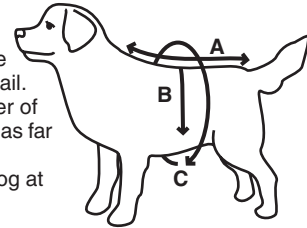

### All Versions—

1/4 yd – 2" Velcro.....VRH- & VRL-200  
1 – All-polyester Thread ..... TH-150  
3/4 yd – 1" Reflective Tape... RT-100

### Optional Side Pockets—

1/8 yd – 3/4" Velcro.....VRH- & VRL-034

## MEASUREMENTS:

- A. Body Length—from base of neck to back above tail.  
B. Side Length—from center of spine down side of dog, as far as you want coat to go.  
C. Girth—around belly of dog at a central point.