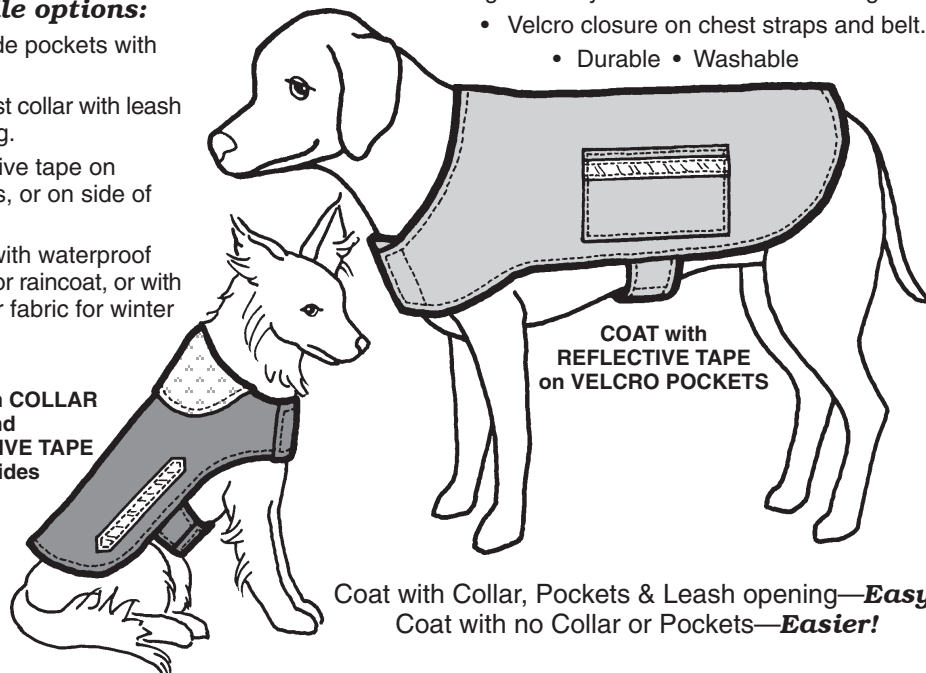

COAT with
REFLECTIVE TAPE
on VELCRO POCKETS

Coat with Collar, Pockets & Leash opening—**Easy!**
Coat with no Collar or Pockets—**Easier!**